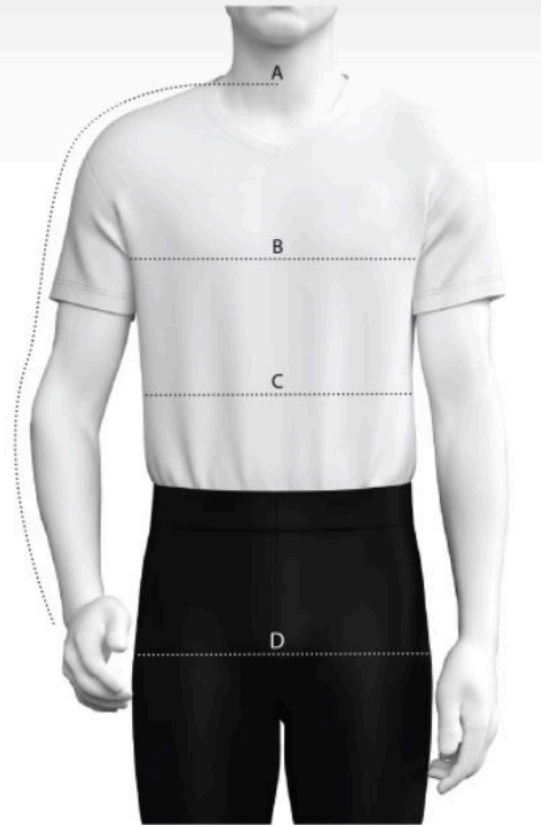

Parka Size

How to Measure

A. Sleeve: Bend arm slightly. Measure from center back neck bone, across to shoulder down to wrist.

B. Chest/Bust: Measure the circumference around the fullest part of the chest, under your arms.

C. Waist: Measure the circumference around the narrowest part of your waist.

D. Hips: Stand, feet together and measure the circumference around fullest part of your hips.

MEN'S

SIZE	BUST	WAIST	HIP	SLEEVE
S	37-38 (94-97cm)	29.75-31 (76-79cm)	37-38 (94-97cm)	33.75-34.25 (86-87cm)
M	38.75-40 (99-102cm)	31.75-33 (81-84cm)	38.75-40 (99-102cm)	34.5-35 (88-89cm)
L	41.25-42.75 (105-109cm)	34.5-35.75 (88-91cm)	41.25-42.75 (105-109cm)	35.25-35.75 (90-91cm)
XL	44.25-46 (113-117cm)	37.25-38.75 (95-99cm)	44.25-46 (113-117cm)	35.75-36.5 (91-93cm)
2XL	48-50 (112-127cm)	40.75-42.75 (104-109cm)	48-50 (122-127cm)	36.5-37.25 (93-95cm)

WOMEN'S

SIZE	BUST	WAIST	HIP	SLEEVE
XS	31.75-33 (81-84cm)	25.75-27 (66-69cm)	35.75-37 (91-94cm)	29.75-30.25 (76-77cm)
S	33.75-35 (86-80cm)	27.75-29 (71-74cm)	38-38.75 (97-99cm)	30.5-31 (78-79cm)
M	35.75-37 (91-94cm)	29.75-31 (76-79cm)	40-40.75 (102-104cm)	31.25-31.75 (80-81cm)
L	38.5-40 (98-102cm)	32.5-33.75 (83-86cm)	42.5-44 (108-112cm)	31.75-32.2 (81-82cm)
XL	41.25-42.75 (105-109cm)	35.25-37 (90-94cm)	45.5-46.75 (116-119cm)	32.5-33 (83-84cm)
2XL	44.75-46.75 (114-119cm)	38.75-40.75 (99-104cm)	48.75-51 (124-130cm)	33.25-33.75 (85-86cm)

WOMEN'S

SIZE	WAIST	HIP	INSEAM
XS	24-26 (61-66cm)	34-36 (87-92cm)	30 (76cm)
S	26-28 (66-71cm)	36-38 (92-97cm)	31 (79cm)
M	28-30 (71-76cm)	38-40 (97-102cm)	31 (79cm)
L	30-33 (76-81cm)	40-42 (102-107cm)	32 (81cm)
XL	33-35 (81-86cm)	42-44 (107-112cm)	32 (81cm)
2XL	35-38 (86-91cm)	44-46 (112-117cm)	32 (81cm)